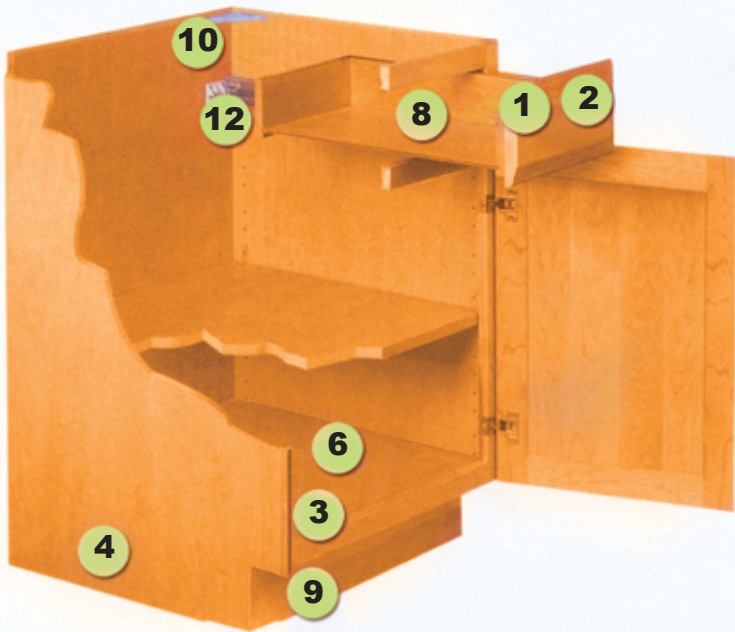

## ALL WOOD KITCHEN CABINETS

- All wood kitchen Cabinets. No Particle Board
- Ready-to-Assemble (knockdown) for easy transportation and storage
- Half Overlay Doors
- Packaged in one Heavy Duty cardboard box
- Complete Line of Accessories including:
  - Lazy Suzans
  - Plate & Wine Racks
  - Light Rails and All Wood Roll Out Drawers

Feature	Cathedral	Roman
1 Wood Finish	Oak	Ginger Sunset
2 Door Panels	Cathedral Raised	Roman Arch Raised
3 Face Frame	3/4" Solid Hardwood	3/4" Solid Maple
4 Side Panels	1/2" Plywood Stained Inter	
5 Back Panel	1/8" + 3/8" Plywood Edge Framing	
6 Bottom	1/2" Plywood Stained Interior & Exterior Matching the Door	
7 Shelf	5/8" Plywood Stained Interior & Exterior Matching the Door	
8 Drawer Box	1/2" Plywood	
9 Toe Kick	4 1/5"H x 3/4" Thick	
10 Base Corner Braces	Havy Duty Polypropylene	
11 Hinges	Exposed	Concealed
12 Drawer Glide	Havy Duty Epoxy Coated Side Mount	
Cabinet Assembly	CamLock	

(A) Lazy Suzan | (B) All Wood Roll Out Drawer  
(C) Plate & Wine Racks | (D) Light Rails