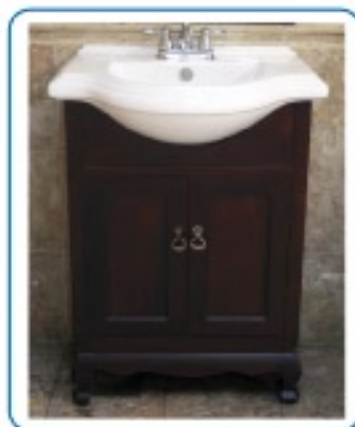

B

contemporary vanities

bath

Solid wood Vanity
Dark Cherry finish
Ready to install
Vitreous China Basin
2 doors
3 hole / 4" faucet spread
Hardware included*
Faucet not included

LMK-9420651
25.59" (W) x 19.68" (D) x 36.22" (H)
Matching Mirror LMK-RWM6090