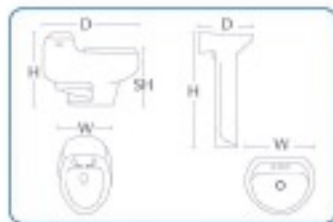

features & benefits

Complementing pedestal and toilet combinations. Pedestal sinks include a 3 hole - 4" spread. Water preservation, dual flush* models available. Toilets include interior mechanics, 12" rough in, Siphonic Action, S Strap, and 1.56 gallon water capacity.

All styles are available in white or bone. Toilets are available in one and two-piece units. Soft-closing seat models available*.

320 - Siphonic One-Piece Toilet
19.29" (W) x 27.58" (D) x 21.65" (H)
Seat Height = 17"
#Includes soft-closing toilet seat