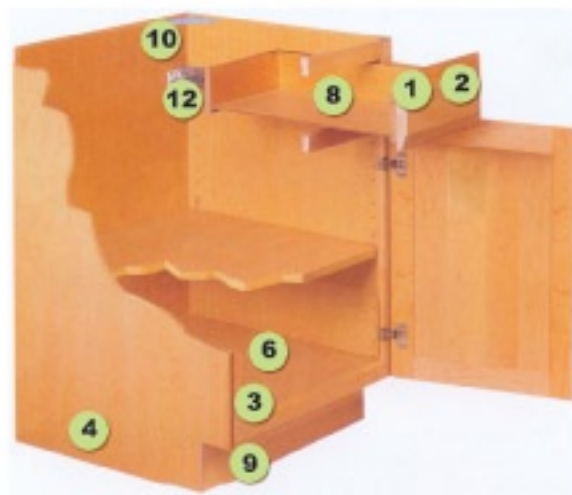

(A) Lazy Susan (B) All Wood Roll Out Drawers (C) Plate & Wine Racks (D) Light Rails

ALL WOOD KITCHEN CABINETS

Feature	Shaker	Milano	Heritage	Palermo	
1	Finish Color	Spice Nutmeg	Sable	Toffee	Bisque Sierra
2	Door Panels	Recessed Full Overlay	Raised Full Overlay		
3	Face Frame	3/4" Solid Maple			
4	Side Panel	3/4" Solid Maple			
5	Back Panel	5/8" Plywood Natural Maple Color			
6	Bottom	1/2" Plywood Natural Maple Color			
7	Shelf	5/8" Plywood with metal shelf rests Natural Maple Color			
8	Drawer Box	1/2" Plywood Sides + Back	Dovetail 1/2" Plywood Sides + Back		
9	Toe Kick	4.5"H x 3/4" Thick			
10	Base Corner Braces	Heavy Duty Plastic			
11	Hinges	Fully Concealed / 6 way Adjustable			
12	Drawer Glide	Undermount / Heavy Duty Epoxy Coated (Soft Close Glides are Available)			
	Cabinet Assembly	Metal Clip (Innovative Assembly System allows the Style & Color of the Kitchen to change, by simply replacing the door pack)			

Feature	Cathedral	
1	Wood Finish	Oak
2	Door Panels	Raised Half Overlay
3	Face Frame	3/4" Solid Oak
4	Side Panel	1/2" Plywood Stained Interior & Exterior Matching the Door
5	Back Panel	5/8" Plywood Stained Interior & Exterior Matching the Door
6	Bottom	1/2" Plywood Stained Interior & Exterior Matching the Door
7	Shelf	5/8" Plywood with metal shelf rests Stained Interior & Exterior Matching the Door
8	Drawer Box	1/2" Solid Wood
9	Toe Kick	3/4" Plywood Stained
10	Base Corner Braces	Heavy Duty Plastic
11	Hinges	Concealed/Adjustable
12	Drawer Glide	Standard Epoxy Undermount Glide Stainless/Steel
	Cabinet Assembly	CamLock